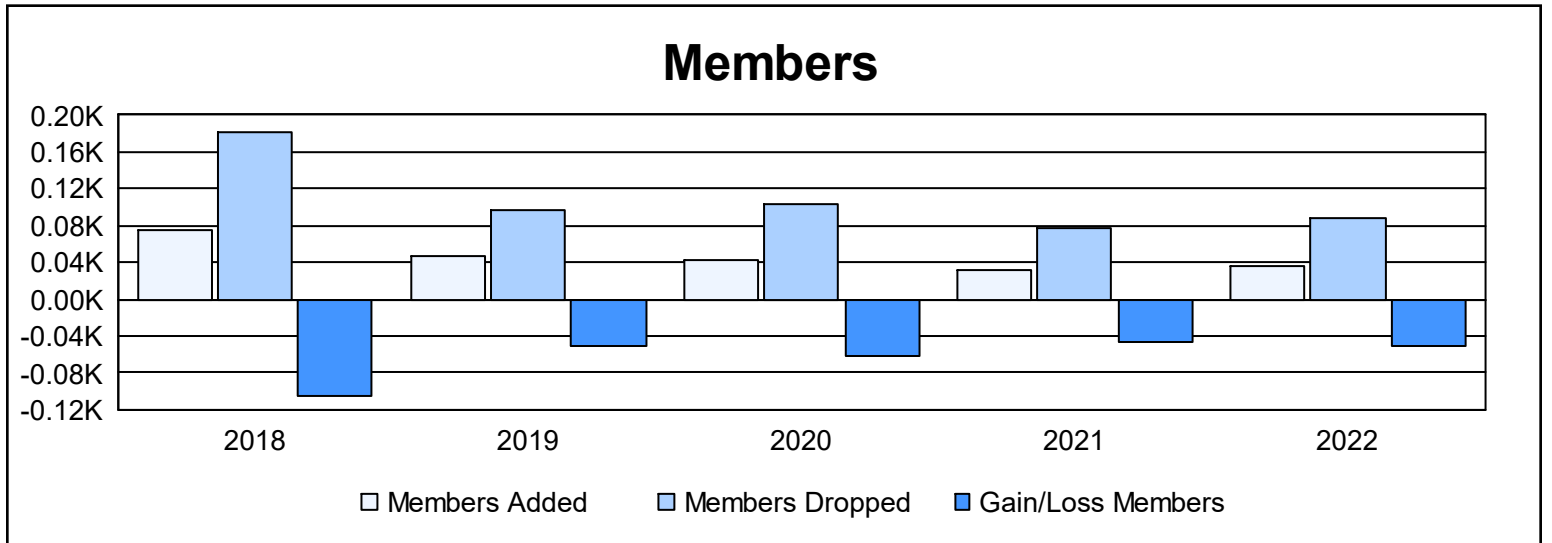

Year	New Clubs	Dropped Clubs	Gain/ Loss Clubs	New Members	Charter Members	Reinstate Members	Transfer Members	Total Member Added	Total Members Dropped	Gain/ Loss Members
2017-2018	0	3	-3	71	1	1	3	76	182	-106
2018-2019	0	1	-1	46	0	1	0	47	97	-50
2019-2020	0	2	-2	41	0	1	0	42	104	-62
2020-2021	0	0	0	28	0	0	4	32	78	-46
2021-2022	0	2	-2	35	0	1	0	36	87	-51
<b>Average</b>	<b>0</b>	<b>2</b>	<b>-2</b>	<b>44</b>	<b>0</b>	<b>1</b>	<b>1</b>	<b>47</b>	<b>110</b>	<b>-63</b>

### Membership Composition June 2022 Cumulative