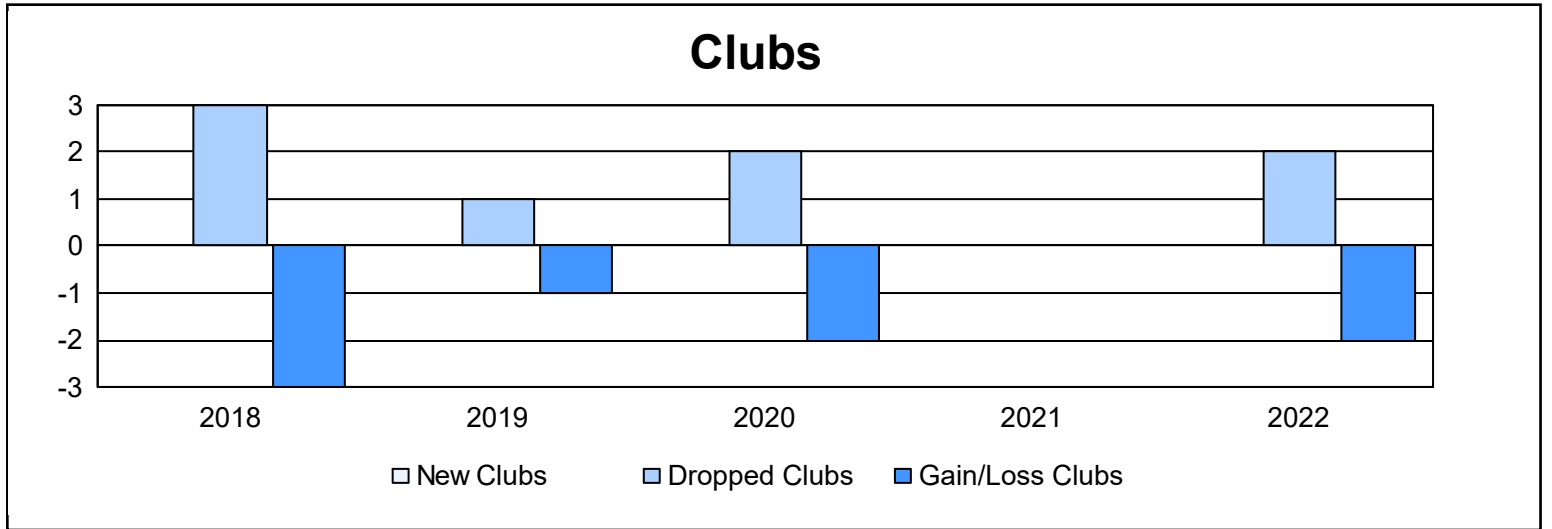

Year	New Clubs	Dropped Clubs	Gain/ Loss Clubs	New Members	Charter Members	Reinstate Members	Transfer Members	Total Member Added	Total Members Dropped	Gain/ Loss Members
2017-2018	0	3	-3	71	1	1	3	76	182	-106
2018-2019	0	1	-1	46	0	1	0	47	97	-50
2019-2020	0	2	-2	41	0	1	0	42	104	-62
2020-2021	0	0	0	28	0	0	4	32	78	-46
2021-2022	0	2	-2	35	0	1	0	36	87	-51
<b>Average</b>	<b>0</b>	<b>2</b>	<b>-2</b>	<b>44</b>	<b>0</b>	<b>1</b>	<b>1</b>	<b>47</b>	<b>110</b>	<b>-63</b>

### Membership Composition June 2022 Cumulative